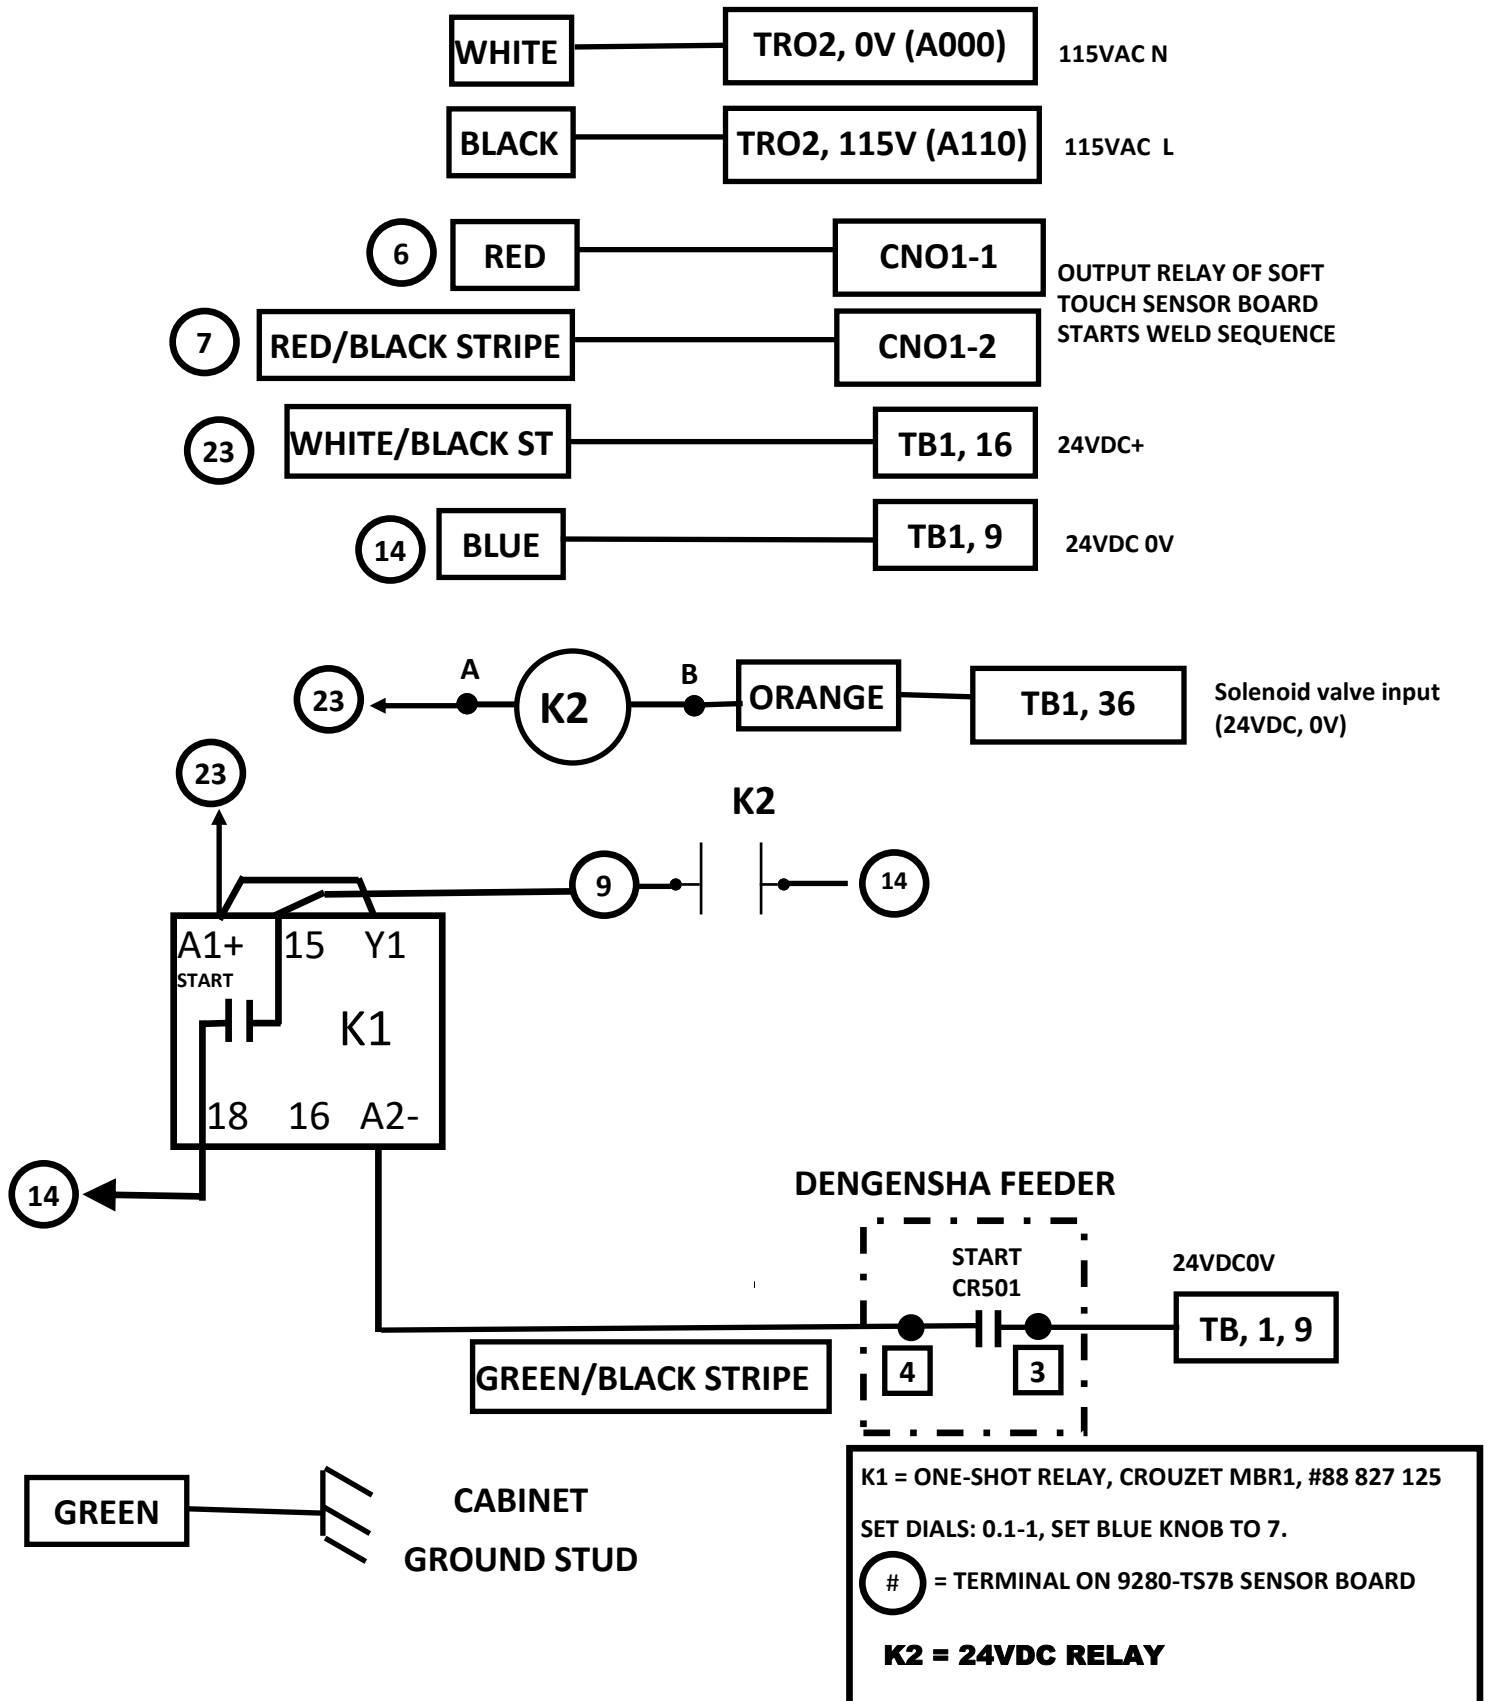

DENGENSHA NWC990 SERIES SOFT TOUCH HOOKUP

WITH NUT FEEDER

AC CONTROL WITH 24VDC VALVES, SINKING 1-STAGE INITIATION

Connect wires from the SOFT TOUCH cable to DENGENSHA NWC-990 SERIES control as shown below.

Connector wiring diagram

※ (TB02-A000) は 接続は必ず、器具のシールドに必ず