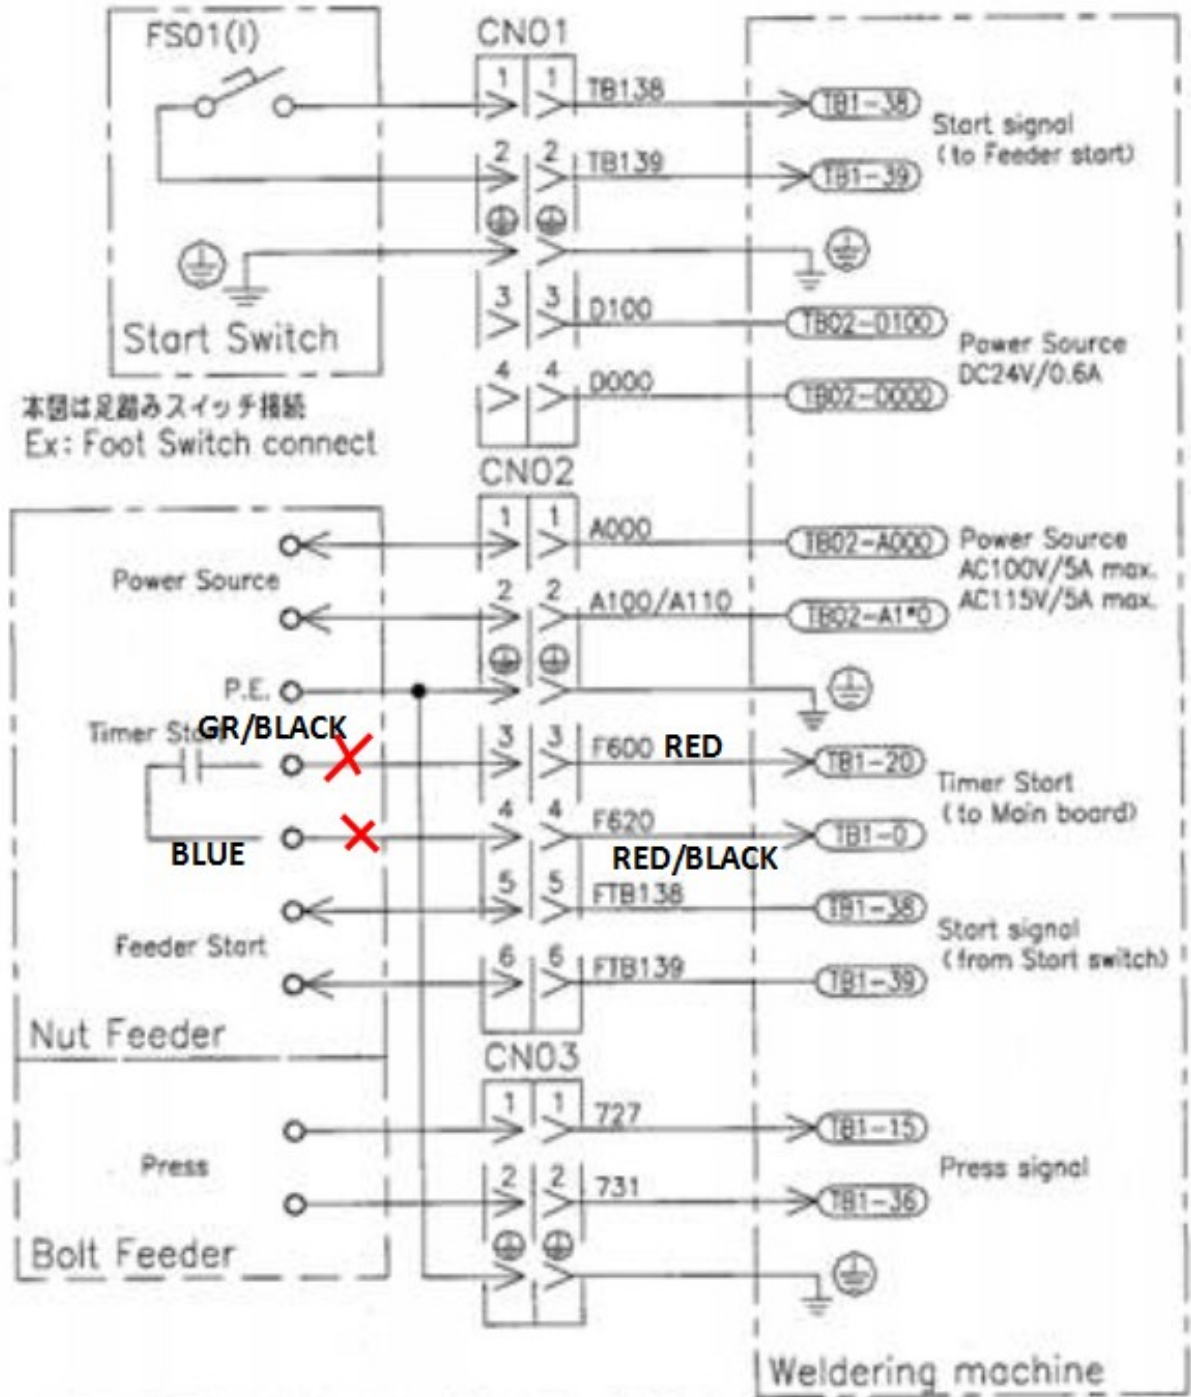

DENGENSHA NWC990 SERIES SOFT TOUCH HOOKUP

WITH NUT FEEDER

AC CONTROL WITH 24VDC VALVES, SINKING 1-STAGE INITIATION

Connect wires from the SOFT TOUCH cable to DENGENSHA NWC-990 SERIES control as shown below.

Connector wiring diagram

※ (TB02-A000) は 接続は必ず、器具のシールドに必ず